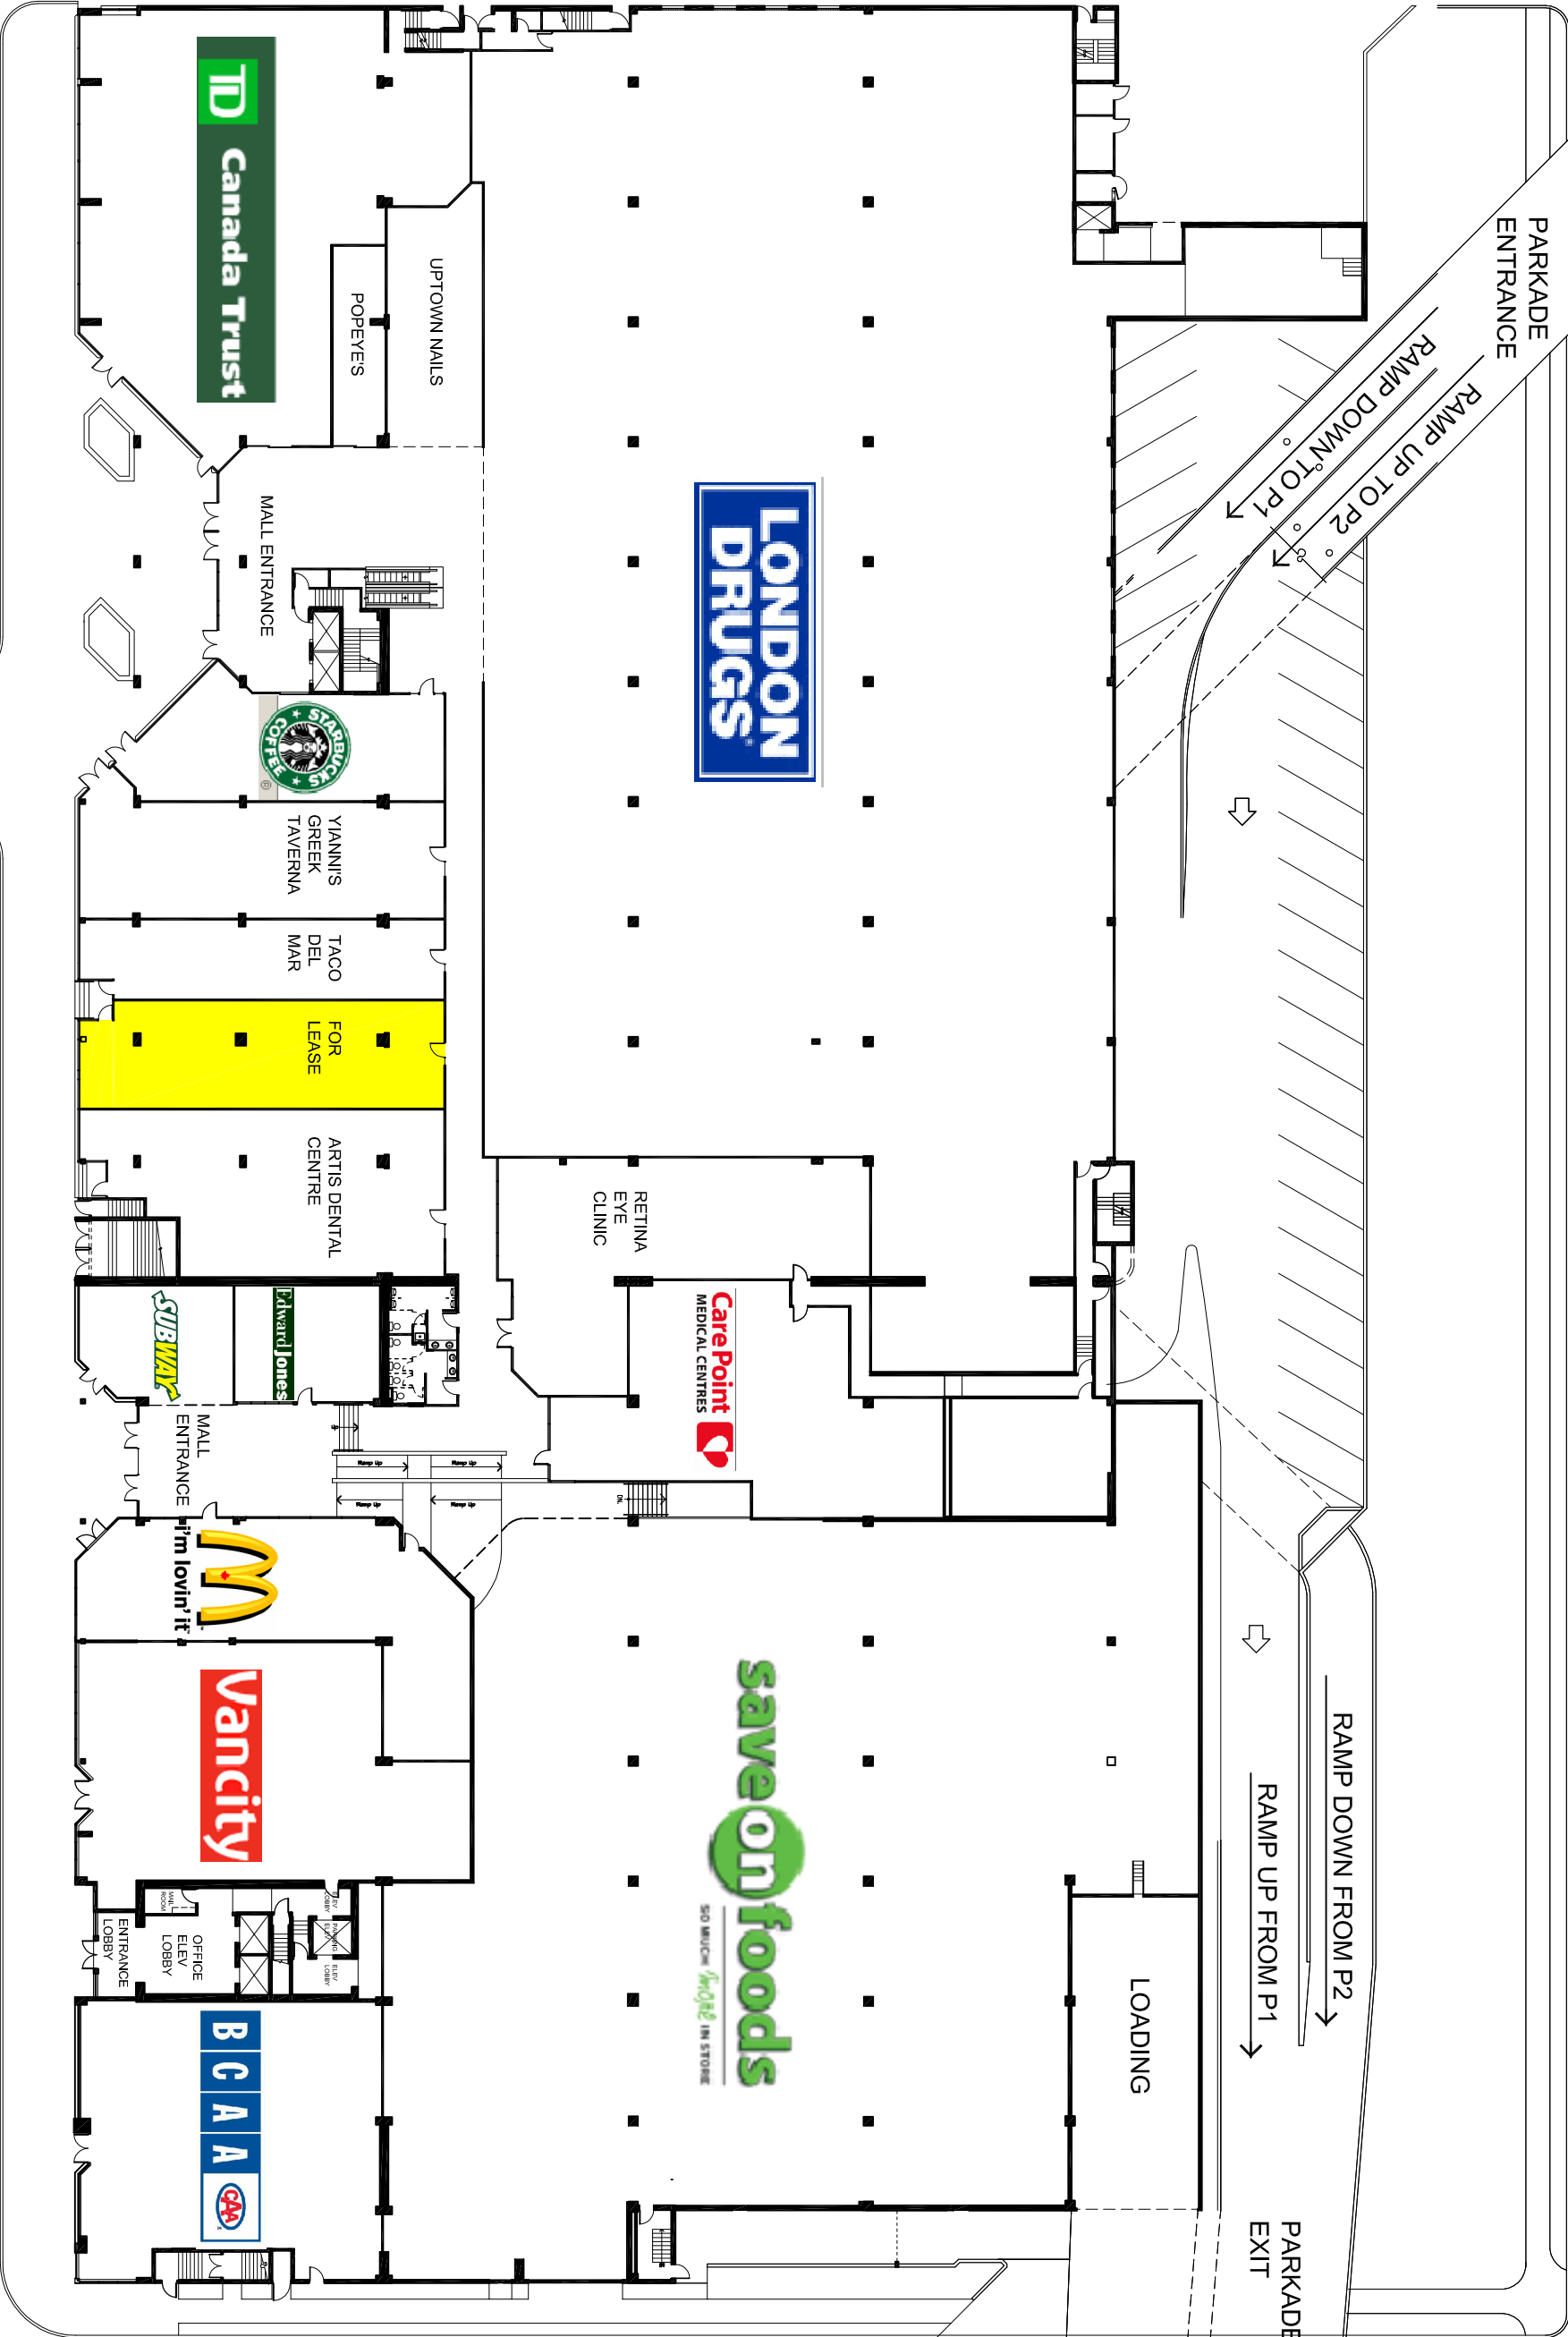

FIFTH STREET

PARKADE  
ENTRANCE

RAMP UP TO P2

RAMP DOWN TO P1

RAMP DOWN FROM P2

RAMP UP FROM P1

PARKADE  
EXIT

FIFTH AVENUE

LONDON  
DRUGS

save  
on  
foods  
SO MUCH MORE IN STORE

Canada Trust

Vancity

McDonald's  
i'm lovin' it

BCAA

SIXTH STREET